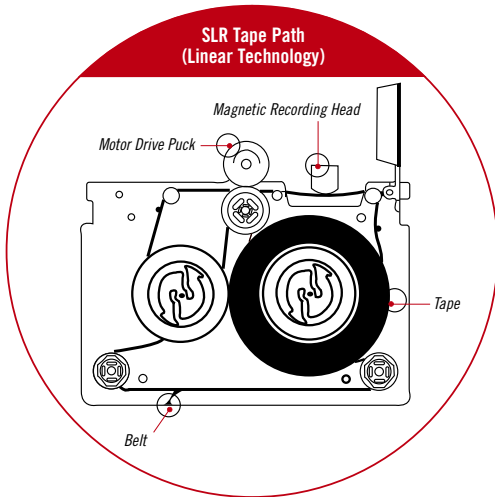

## SLR Migration Path

\*Assuming 2:1 data compression

## Scalability to meet any storage need

With storage capacities ranging from 8GB to 140GB, Imation SLR technology easily scales with your growing storage requirements. So as you need more capacity, you won't need to go through the expense and hassle of bringing in new technologies or formats.

## Steadfast reliability

When you get right down to it, the most important factor in data storage is reliability. All your data needs to be safe, secure and accessible, without question. Imation SLR tape cartridges deliver that level of reliability. Based on linear recording technology, SLR media and drives provide superior performance and dependability through:

- fewer moving parts
- reduced tape stress
- linear tape path contained entirely within the cartridge
- metal base plate delivering dimensional stability

*Linear recording technology represents a more efficient cartridge and drive design that reduces tape stress, ensures data integrity and increases drive and cartridge reliability.*