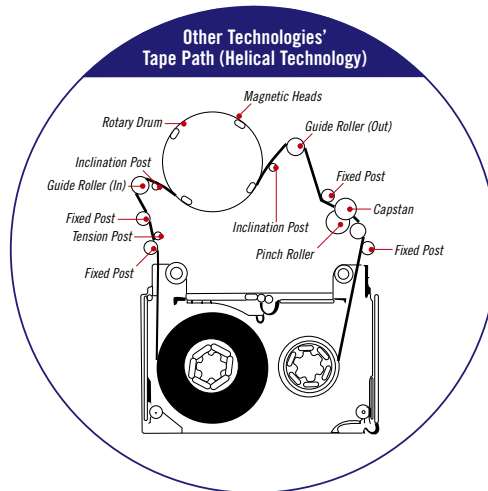

## Scalability to meet any storage need

With storage capacities ranging from 8GB to 140GB, Imation SLR technology easily scales with your growing storage requirements. So as you need more capacity, you won't need to go through the expense and hassle of bringing in new technologies or formats.

## Steadfast reliability

When you get right down to it, the most important factor in data storage is reliability. All your data needs to be safe, secure and accessible, without question. Imation SLR tape cartridges deliver that level of reliability. Based on linear recording technology, SLR media and drives provide superior performance and dependability through:

- fewer moving parts
- reduced tape stress
- linear tape path contained entirely within the cartridge
- metal base plate delivering dimensional stability

*Linear recording technology represents a more efficient cartridge and drive design that reduces tape stress, ensures data integrity and increases drive and cartridge reliability.*