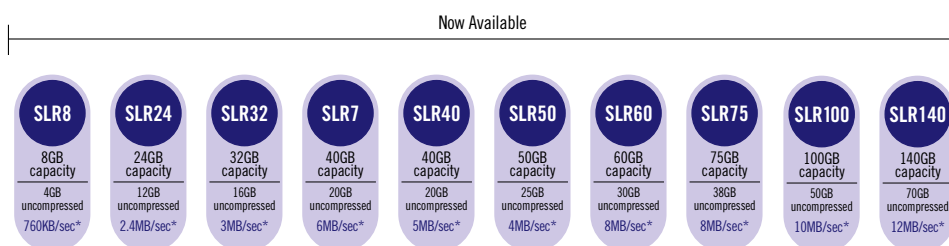

SLR Migration Path

*Assuming 2:1 data compression